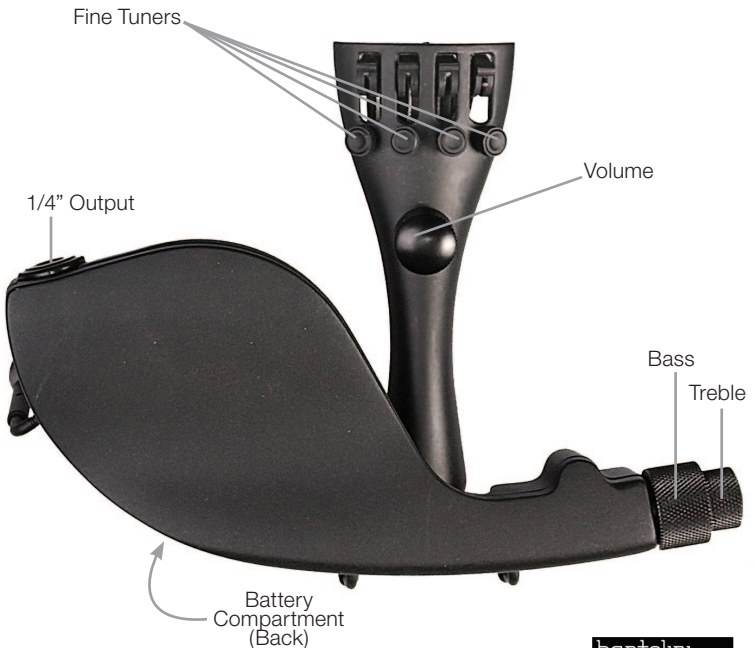

## VIOLIN SYSTEM

Each pre-amp has been voiced for the acoustic properties of a Violin.

## BATTERY INSTRUCTIONS

Uses (2) AA Batteries

To prolong battery life,  
unplug 1/4" cable from  
output jack when not  
in use.