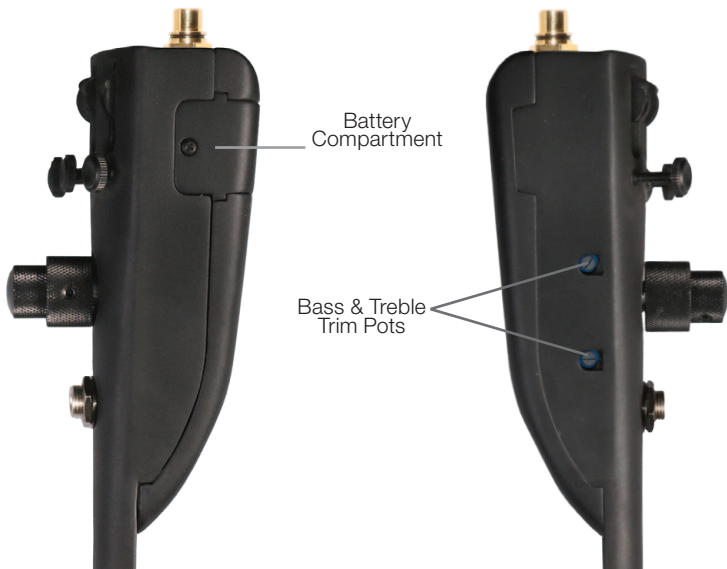

SWORDTAIL

CELLO SYSTEM

Each pre-amp has been voiced for the acoustic properties of a Cello.

Pick-Up Input (RCA) 

Fine Tuners 

Tone Control
(Outer ring) 

Volume 

Output
Jack 

BATTERY INSTRUCTIONS

Uses (2) AA Batteries.

To prolong battery life, unplug 1/4" cable from output jack when not in use.